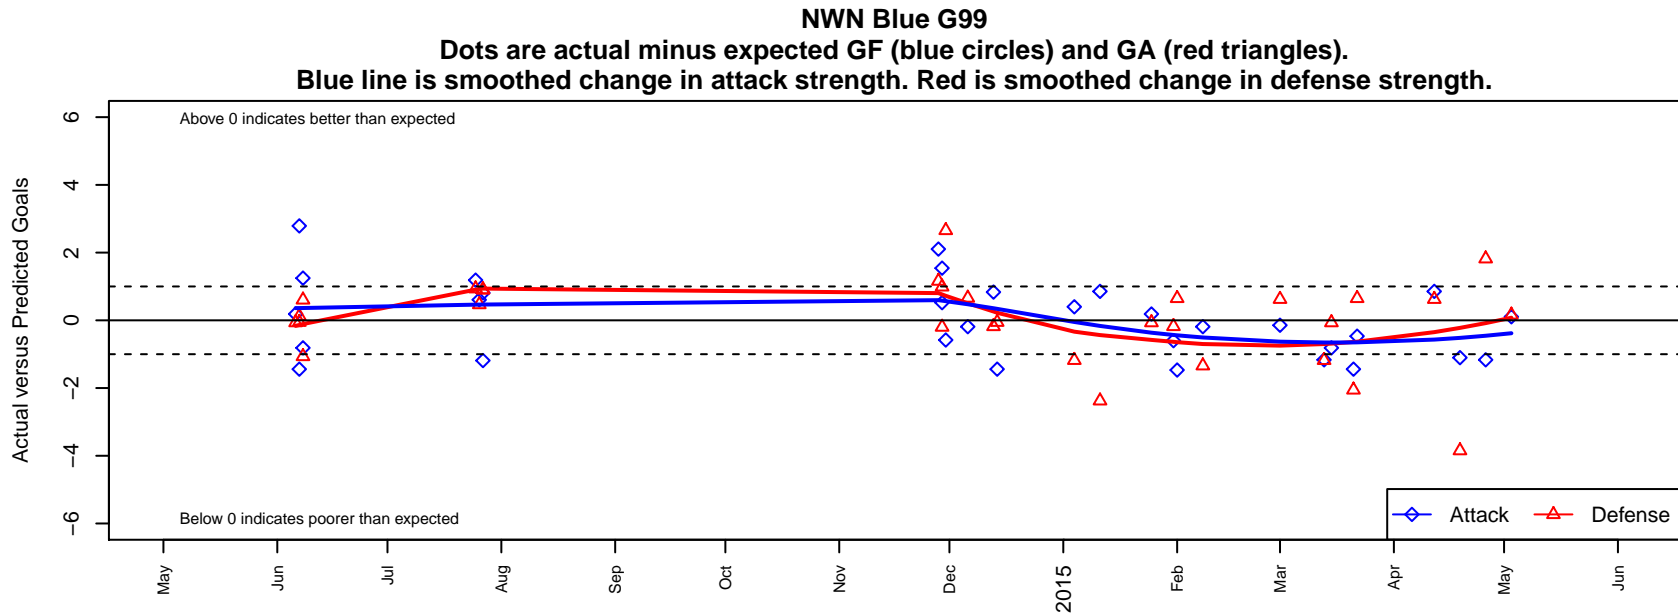

**attack and defense variance (black dot)
relative to other teams
and top 10 in region**

**attack and defense rating
relative to others at age
and all opponents in last 13 months**

NWN Blue G99

Northwest Nationals
Mountlake Terrace, WA
G99 total strength=1257
attack=4.5 defense=5.29
fall league = RCL G99 Div 3

alt names used:
NW Nationals G99 Blue
NW Nationals 99 Blue
NWN G99 Blue
NWN G99 Blue B
NWN G99 Blue B

Venues played:
2014 Rainier Challenge Copa U15
2014 Sounders FC Cup GU15
2014 AstroTurf Showcase GU15 AB
2014 RCL G99 Div 3
2014 WYS Presidents Cup G99 Division 1