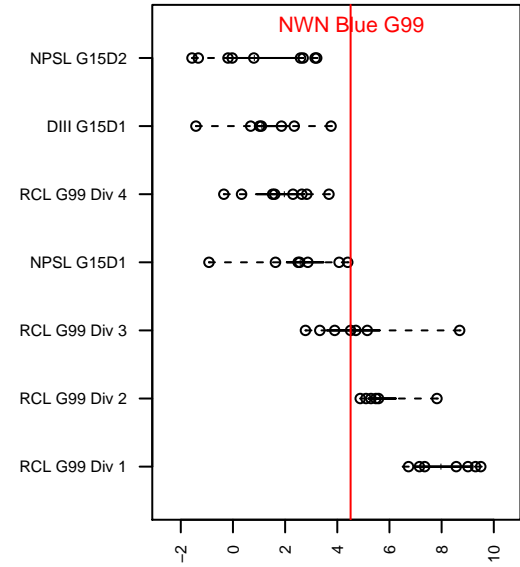

**attack and defense rating
relative to others at age
and all opponents in last 13 months**